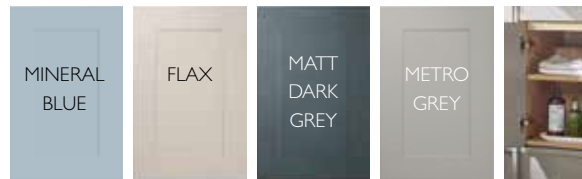

CALM - CONTEMPORARY STYLING