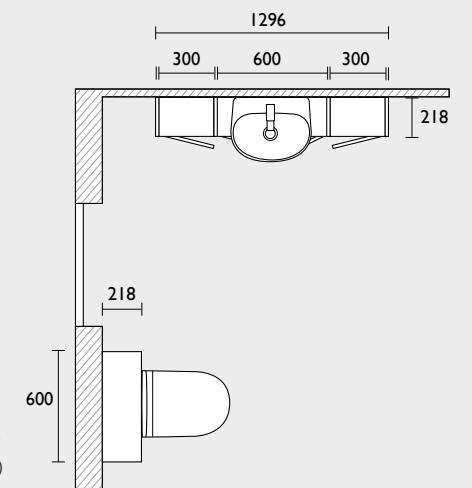

#### Legacy - Slim Depth Furniture

- 600 back to wall WC unit
- Lansdown back to wall WC & seat
- Vortex cistern
- Oval dual flush plate
- 300 tall floor cupboard (oak carcass)
- 600 basin unit (oak carcass)
- Lansdown semi-countertop basin
- 300 floor cupboard (oak carcass)
- Marston mono basin mixer
- Sofia knobs x5
- Oval Verge mirror
- Filler/clad-on end panel x4
- Tall filler/clad-on end panel x2
- 1880 solid surface worktop (arctic white)
- 1500 plinth (worktop & plinth cut to size)
- Recharging station