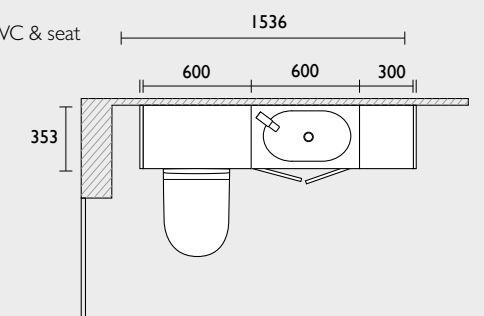

Calm - Slim Depth Furniture

- 600 back to wall WC unit
- Micra Evo comfort height back to wall WC & seat
- Comfort height cistern
- Round flush button
- 600 basin unit (graphite carcass)
- Bay pill countertop basin
- Anthem tall basin mixer
- 300 three drawer floor cupboard (graphite carcass)
- Lucia handles x5
- 800 Oxygen mirror
- Filler/clad-on end panel x2
- 1880 solid surface worktop (arctic white)
- 1500 plinth (worktop & plinth cut to size)