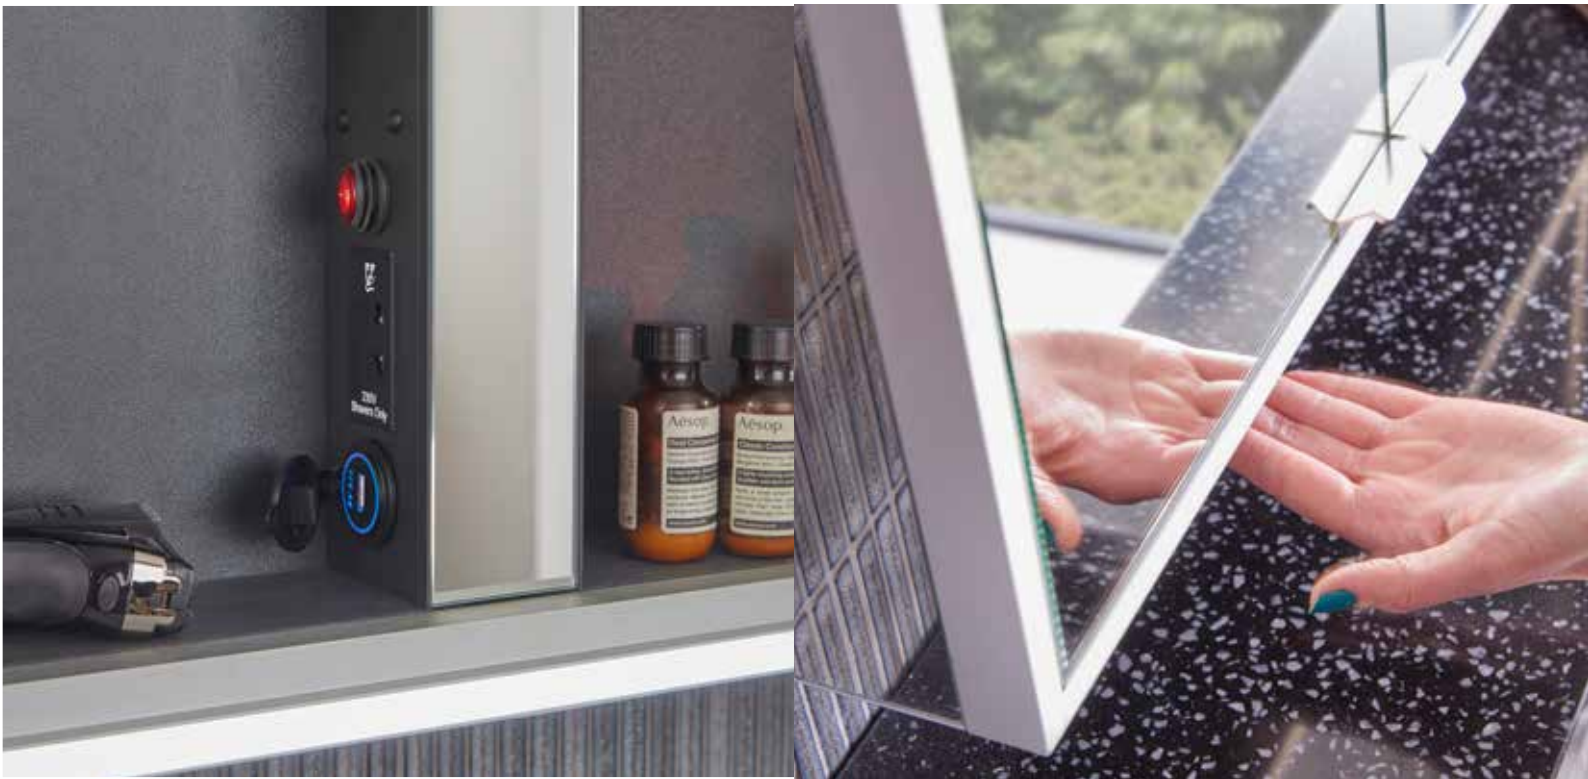

# PORTRAIT

Our Portrait cabinet offers ample storage along with handy features to make it the perfect multitasking addition to your bathroom. Featuring both two-pin and USB charging sockets to keep your toothbrushes and shavers charged, whilst colour changing and dimmable LEDs allow you to create your perfect ambience. Lighting and demister controlled by a smart touch bar hidden under the cabinet.