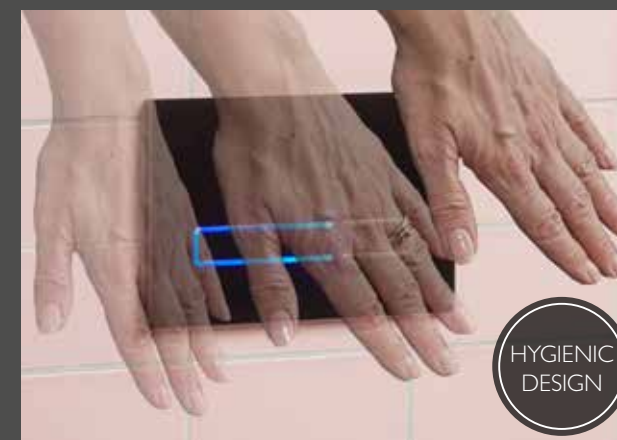

Contactless Dual Flush Sensor

Black
210(w) x 137(h)mm

Sensor - TR9014   **£166.00**

CONTACTLESS SENSOR DUAL FLUSH PLATE

- Recommended for in-wall installations
- Contactless flushing
- Powered by 4 x AA batteries (easy to change, no tools required)
- Low battery power alarm (battery life in excess of 1 year)
- Dual flush
- Manual override flush
- Illuminates on operation
- Use on wall hung frames and In-wall cistern (not compatible with slim depth furniture)

Contactless Sensor Flush Plate

Black
210(w) x 137(h)mm

Flush Plate - TR9025   **£185.50**

TOUCH OPERATED SENSOR DUAL FLUSH PLATE

- Recommended for furniture or lower height installations
- Touch operated to prevent inadvertent use
- Powered by 4 x AA batteries (easy to change, no tools required)
- Low battery power alarm (battery life in excess of 1 year)
- Dual flush
- Manual override flush
- Illuminates on operation
- Use on wall hung frames and In-wall cistern (not compatible with slim depth furniture)

Touch Operated Dual Flush Sensor Plate

Black
210(w) x 137(h)mm

Flush Plate - TR9016   **£185.50**

TAKE A LOOK...
See how the sensor flush plates operate