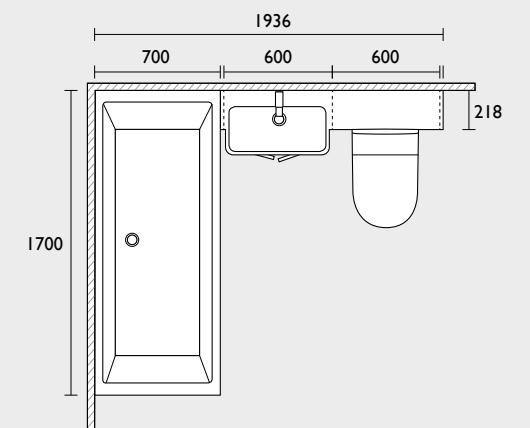

Calm - Slim Depth Furniture

- 1700 bath panel
- 700 end panel (bath)
- Tier bath shower mixer & handset
- 600 basin unit (graphite carcass)
- Slim depth integrated basin & worktop (left hand)
- 600 back to wall WC unit
- Structure back to wall WC & seat
- Vortex cistern
- Contactless flush sensor
- Odelia handles x2
- Tier basin mixer
- Aster mirror
- Filler/clad-on end panel x2
- 1500 plinth (worktop & plinth cut to size)