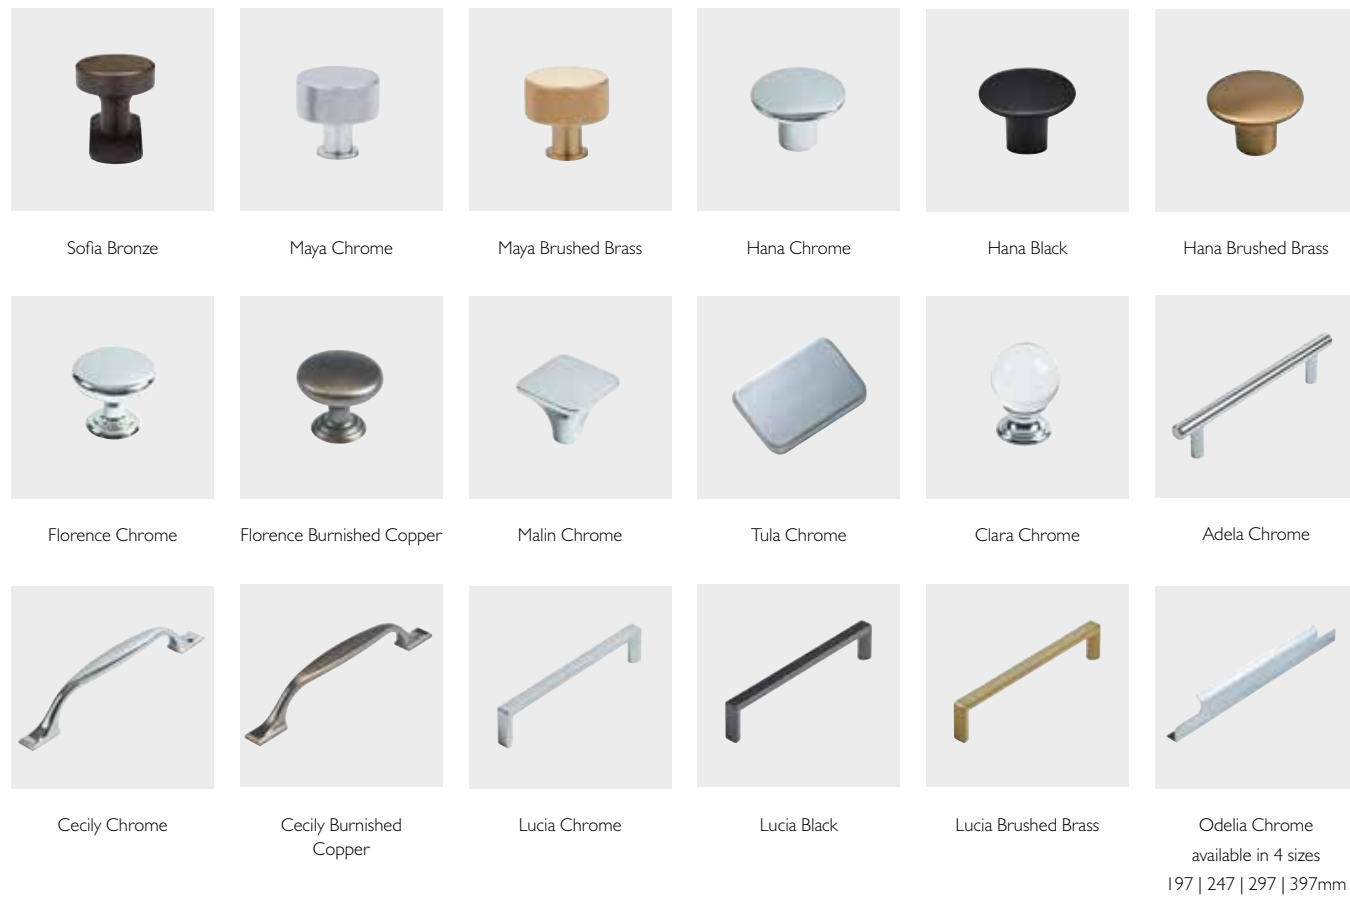

Alternatively you can wall mount your furniture, should you wish to create a more contemporary styled bathroom.

Finally, choose your bath panel to keep everything coordinated. See pages 139.

# HANDLES

Sleek, contemporary & modern classic designs

Choose the handle that best reflects your chosen bathroom style; whether it's curved and rounded or sleek and contemporary. See page 135 for full product details.

# INTEGRATED BASINS & WORKTOPS

Strike the perfect balance between form & function

Expertly moulded into a single piece, our Isocast basins with integrated worktop strike the perfect balance between form and function. This clean and seamless look works equally well with both classic and contemporary bathroom designs.