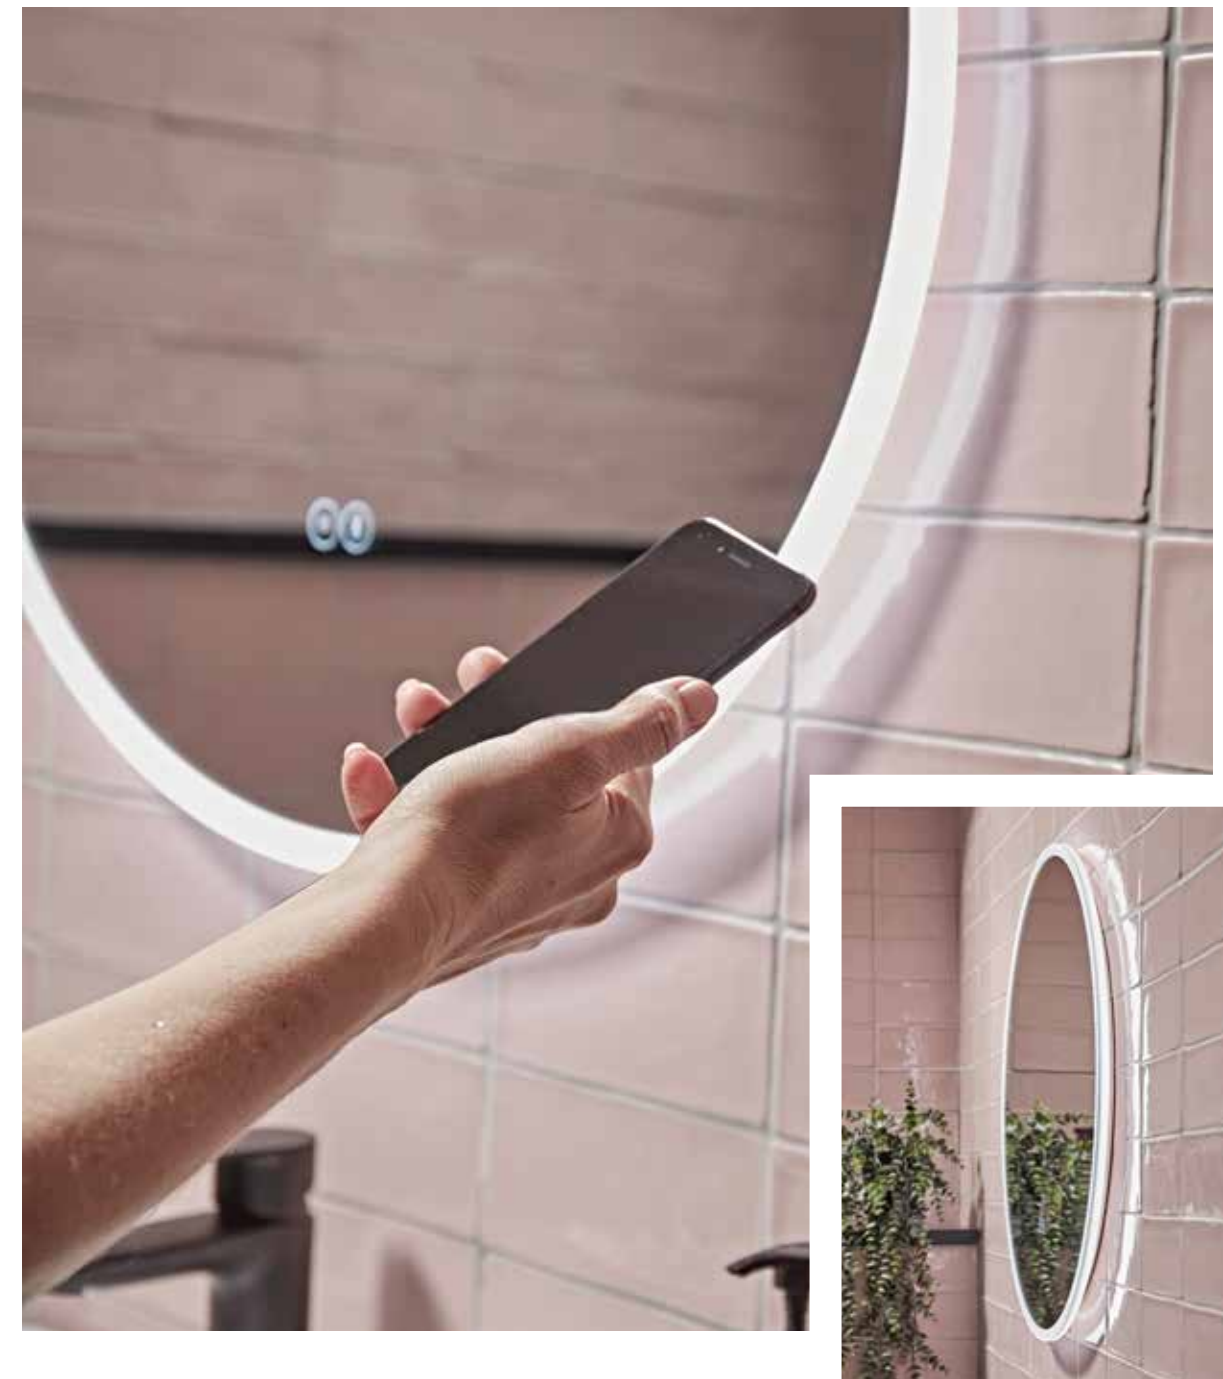

RESONATE

With **Bluetooth**® wireless technology, LED illumination, heated demister pad and touch control, this is the epitome of a multifunctional bathroom mirror. With two styles to choose from (circular or rectangular), this slim, modest design will sit beautifully above a more contemporary bathroom vanity unit

- Available in either a 600mm/800mm circular or a 500mm rectangular design
- **Bluetooth**® wireless technology allows you to easily pair your smartphone or tablet to the mirror and control your music
- Ultra slim 25mm depth
- Touch control buttons turn the lighting and **Bluetooth**® on/off
- Heated demister pad prevents mirror steaming up
- IP44 rated - for safe use in the bathroom

Resonate 500mm Mirror

500(w) x 700(h) x 25(d)mm

RSM050

£464.00

Resonate 600mm Circular Mirror

600(w) x 600(h) x 25(d)mm

RSM600C

£483.00

Resonate 800mm Circular Mirror

800(w) x 800(h) x 25(d)mm

RSM800C

£540.00