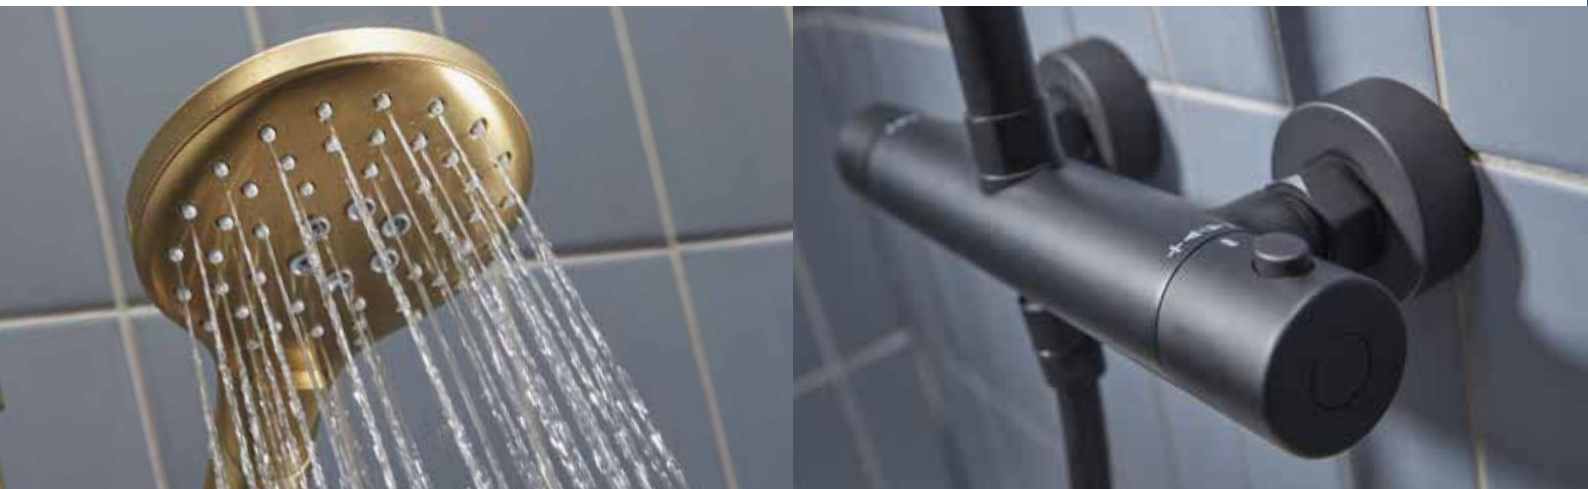

# AXIOM PUSH BUTTON SHOWERS

*Great Value*  
 Dual function bar valve shower systems. Functional design meets contemporary style. Ideal for the smaller budget.

**Quantum Dual Function Bar Shower System**