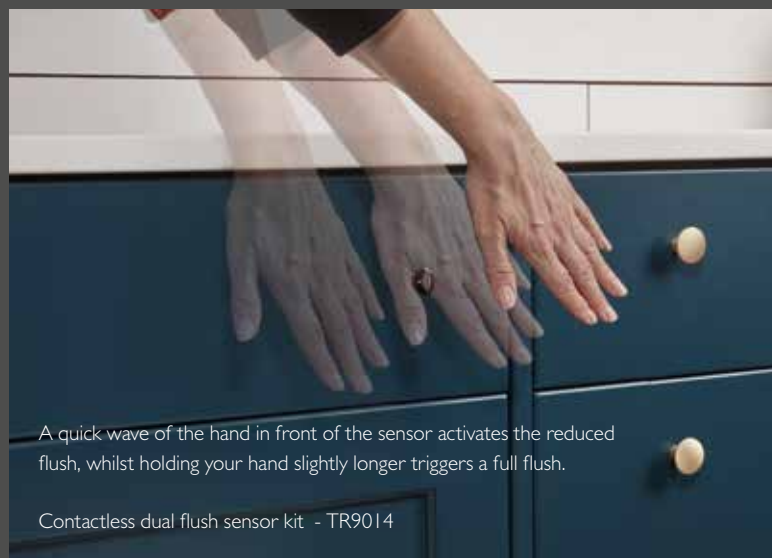

# HYGIENIC SOLUTIONS

At Tavistock we have developed a range of solutions that minimise hand contact and ensure maximum hygiene.

If you thought this innovation level could not be applied to your home, be prepared to open your bathroom to a new approach to safety and hygiene. Innovative and practical devices that protect us from the transmission of viruses and bacteria.

A choice of discreet decals are included to indicate the sensor button if required.

A quick wave of the hand in front of the sensor activates the reduced flush, whilst holding your hand slightly longer triggers a full flush.