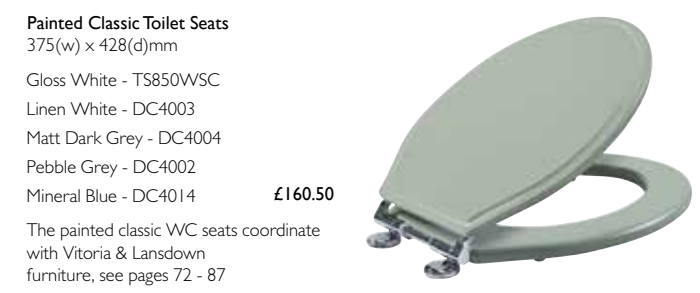

**Soft Close WC Seat**  
 Wooden soft close seats incorporate a chrome plated bar hinge featuring top and underfix options with adjustable fitting. The natural oak seat is solid oak. Alternatively choose painted gloss white or a finish to coordinate with your Vitoria or Lansdown furniture.