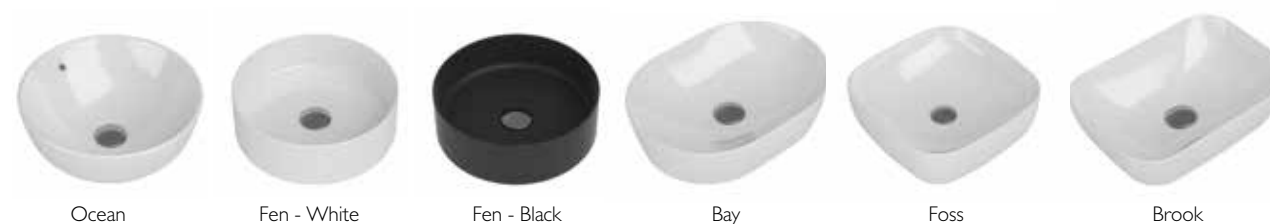

COUNTERTOP BASINS COMPATIBILITY

		COMPATIBLE FURNITURE UNITS											
		COMPASS			ACUMEN			CADENCE					
Basin	Code	450	500	600	500	600	800	400	500	600	800	1000 (x 2 500 units)	1200 (x 2 600 units)
Ocean	DC12048		•	•	•	•	•		•	•	•	•	•
Fen - White	DC12049		•	•	•	•	•		•	•	•	•	•
Fen - Black	DC12050		•	•	•	•	•		•	•	•	•	•
Bay	DC12051			•		•	•			•	•	•	•
Foss	DC12052			•		•	•		•	•	•	•	•
Brook	DC12053			•		•	•			•	•	•	•