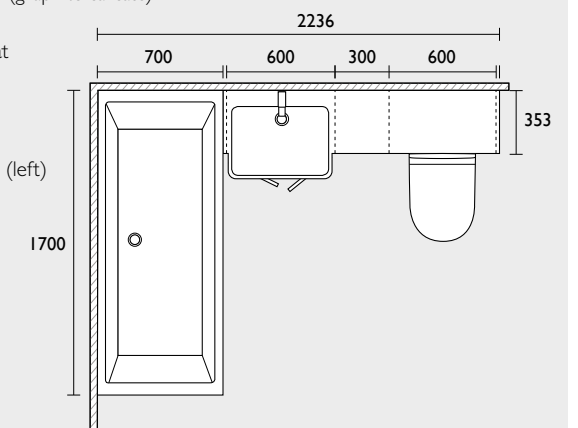

Legacy - Standard Depth Furniture

- 300 three drawer floor cupboard (graphite carcass)
- 600 back to wall WC unit
- Micra Evo back to wall WC & seat
- Vortex cistern
- Contactless dual flush sensor
- 600 basin unit (graphite carcass)
- 1540 integrated basin & worktop (left)
- Anthem basin mixer
- Hana handles x5
- 600 Beta mirror
- Filler/clad-on end panel x2
- 1500 plinth (cut to size)
- Anthem bath filler
- 1700 bath panel & plinth
- 700 end bath panel & plinth