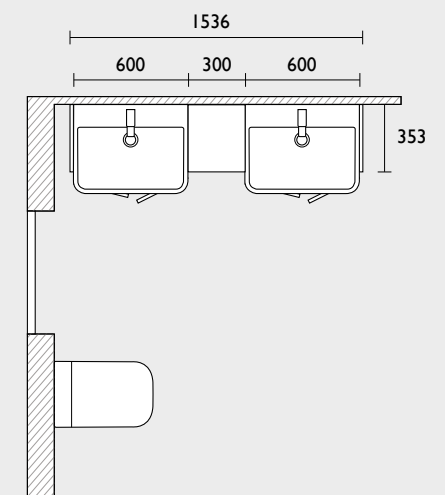

Calm - Standard Depth Furniture

- Structure wall hung WC & wrap over seat
- Vortex cistern
- 0.82 wall hung WC frame
- Circles flush plate - (black)
- 600 basin unit x2 (white carcass)
- 300 3x drawer floorunit (white carcass)
- Structure semi-counterop basin x2
- Hana black handles x7
- Anthem basin mixer- black x2
- Verge pill mirror x2
- Filler/clad-on end panel x2
- 1880 & solid surface worktop (grey quartz) (worktop cut to size)