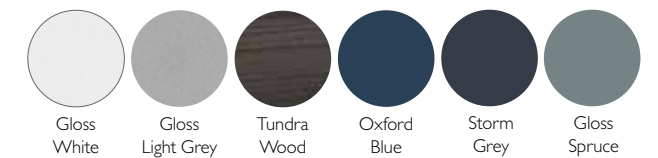

Finish Options

Swatch Service

Cadence is available in a variety of finishes, unsure which one to pick, why not scan the QR code and order a sample