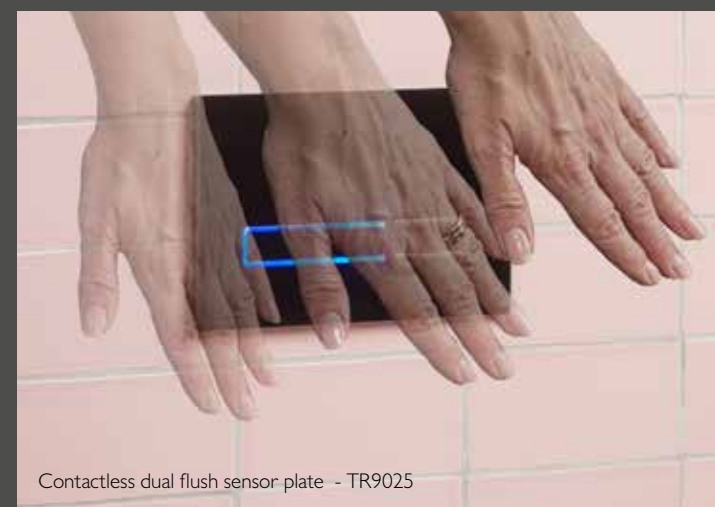

Contactless dual flush sensor kit - TR9014

Contactless dual flush sensor plate - TR9025