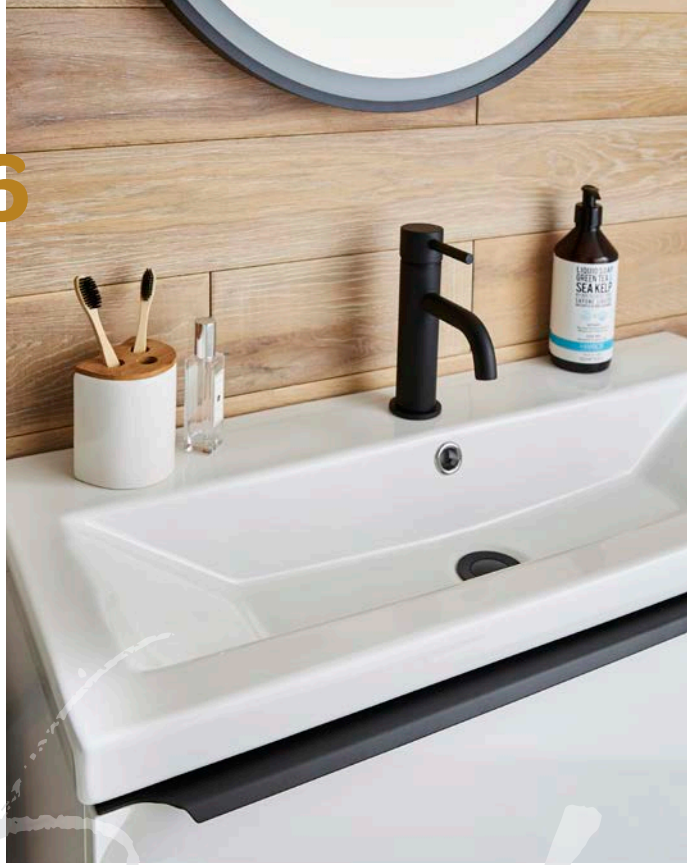

Black Accessories 6

KORE · FURNITURE RANGE