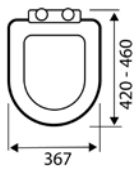

- Made from duroplastic

SEA002UN £39.00

Standard D
WRAPOVER STANDARD D SHAPED SEAT

- Made from polypropylene

SEA101D £54.00