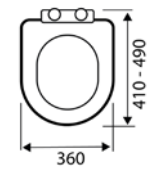

- Made from duroplastic

**SEA002UN** £39.00

**Standard D**  
WRAPOVER STANDARD D SHAPED SEAT

- Made from polypropylene

**SEA101D** £54.00

**Slim D**  
SLIM WRAPOVER PREMIUM D SHAPED

- Made from duroplastic

**SEA102D** £66.00