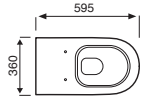

Pure

Trim

Genoa

BASIN ROUND

Eclipse