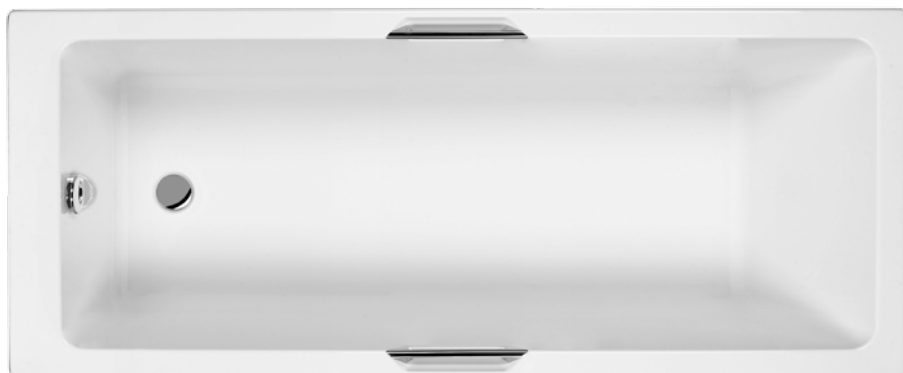

25 Year Guarantee

Encapsulated Baseboard

Made in UK

ARK

FOR TECHNICAL INFORMATION SEE PAGE 218

OPTIONAL BLACK GRIPS

CHROME INTEGRATED GRIPS SUPPLIED AS STANDARD

**Luxe**