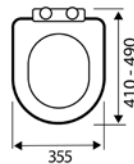

- Made from duroplastic

**SEA002UN** £39.00

**Standard D**  
WRAPOVER STANDARD D SHAPED SEAT

- Made from polypropylene

**SEA101D** £54.00

**Slim D**  
SLIM WRAPOVER PREMIUM D SHAPED

- Made from duroplastic

**SEA102D** £66.00