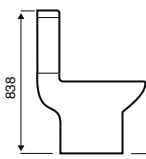

CLOSE COUPLED WC