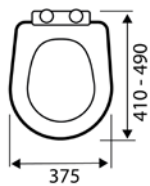

Uni Two
UNIVERSAL PREMIUM TOILET SEAT