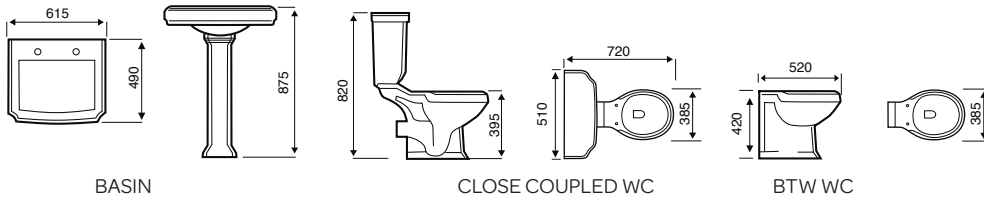

Astley

BASIN

CLOSE COUPLED WC

BTW WC

Options 600