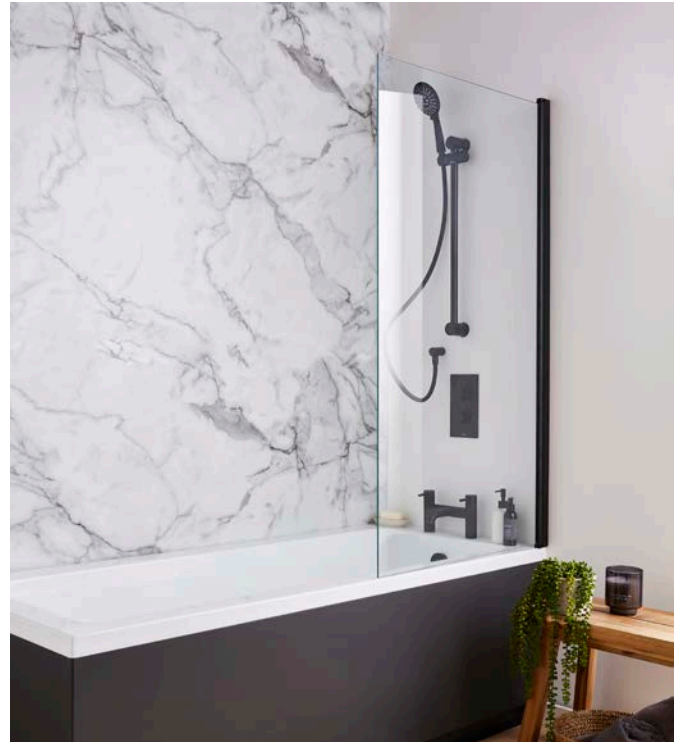

Nero

STRAIGHT SCREEN, SQUARE EDGE

1400 X 780MM

NER-SSS

£149.00