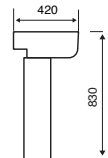

BASIN ROUND

BASIN SQUARE