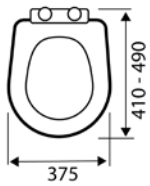

SEATS

Soft Close Seat

One Button Quick Release

Top Fixing

Uni One
UNIVERSAL STANDARD TOILET SEAT

- Made from polypropylene

SEA001UN £30.00