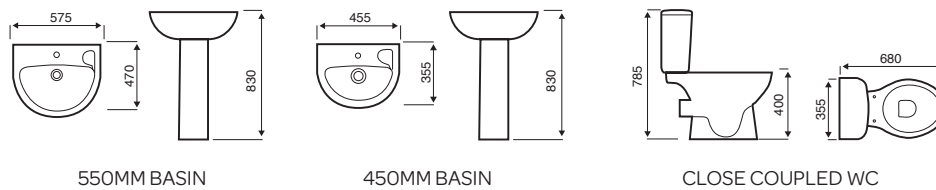

550MM BASIN

450MM BASIN

CLOSE COUPLED WC

Studio