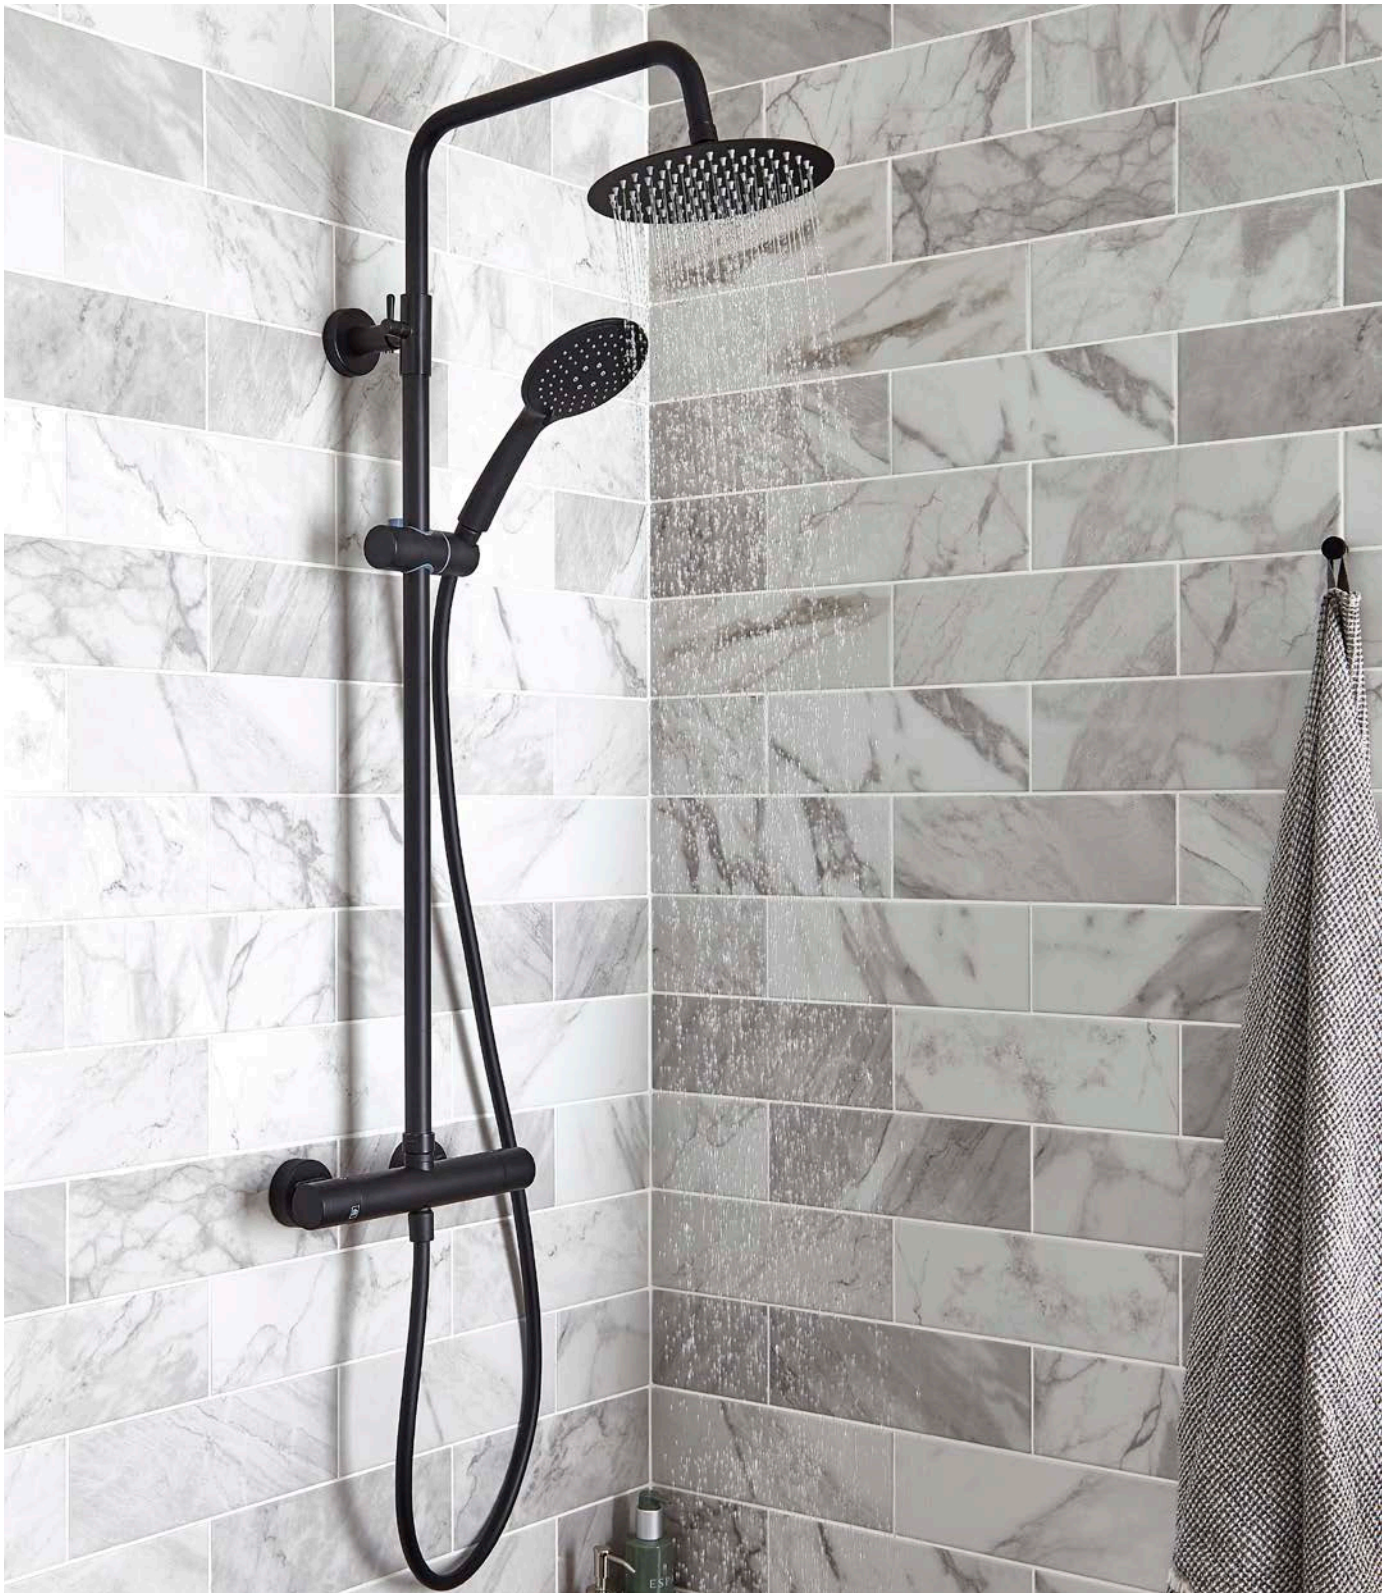

SHOWERING

NERO ROUND

5 Year Guarantee

Option 1

ROUND THERMOSTATIC BAR SHOWER WITH OVERHEAD
DRENCHER AND SLIDING HANDSET
SHO052NR

£250.00