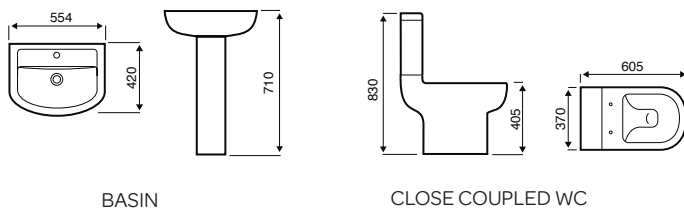

BASIN

CLOSE COUPLED WC