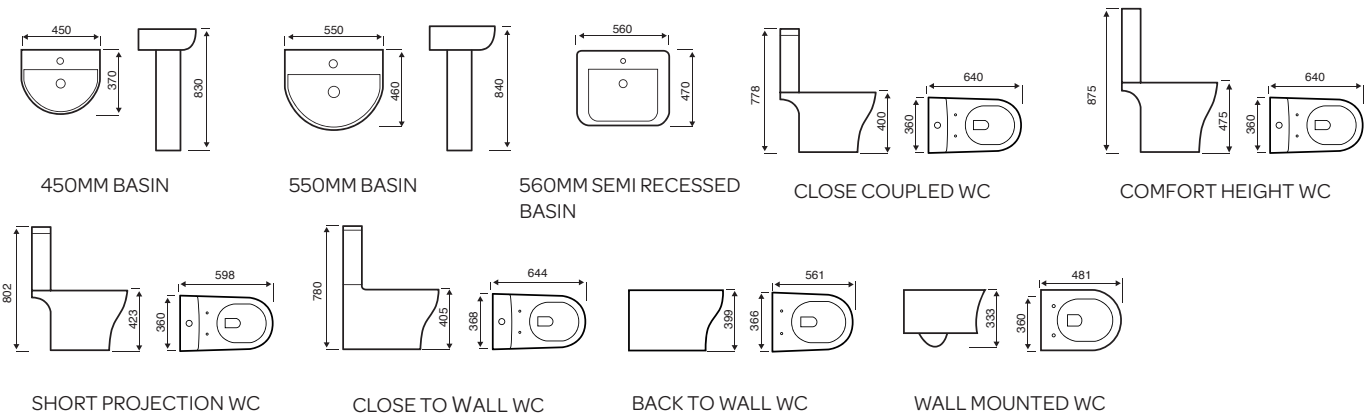

Kameo

450MM BASIN

550MM BASIN

560MM SEMI RECESSED BASIN

CLOSE COUPLED WC

COMFORT HEIGHT WC

SHORT PROJECTION WC

CLOSE TO WALL WC

BACK TO WALL WC

WALL MOUNTED WC

Milton