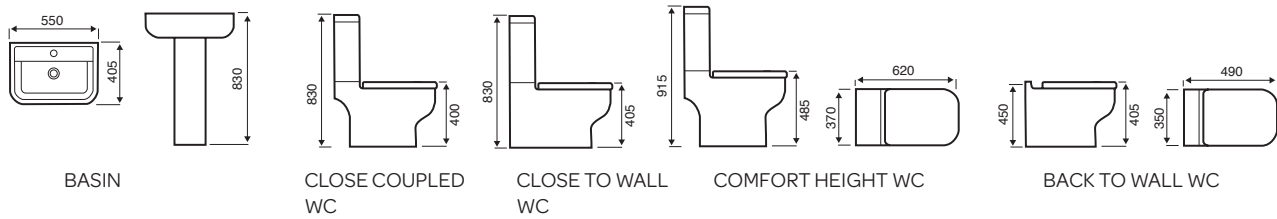

## Options 600

BASIN

CLOSE COUPLED WC

CLOSE TO WALL WC

COMFORT HEIGHT WC

BACK TO WALL WC