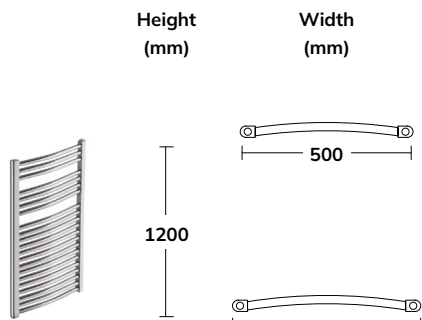

Finish/Colour	Pipe Centre (mm)	BTU	Code	Price
Chrome	460	1436	STW125CCP	£200
Anthracite	460	2154	STW125CAT	£190
Black	460	2154	STW125BLK	£190
Chrome	560	1633	STW126CCP	£225
Anthracite	560	2451	STW126CAT	£200
Black	560	2451	STW126BLK	£200
Chrome	460	1027	STW085CCP	£145
Anthracite	460	1540	STW085CAT	£140
Black	460	1540	STW085BLK	£140
Chrome	560	1168	STW086CCP	£165
Anthracite	560	1572	STW086CAT	£145
Black	560	1572	STW086BLK	£145

Straight		£35
	Chrome	RSVAL01
	Anthracite	RSVAL02
	Black	RSVAL03

Angled		£35
	Chrome	RAVAL01
	Anthracite	RAVAL02
	Black	RAVAL03