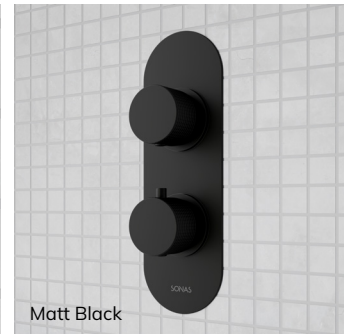

Concealed Thermostatic Shower Valves

15
YEAR
WARRANTY

SHOWERS

ALITA Knurled

- Concealed Thermostatic Shower Valve
- Knurled Handles provide additional grip
- Min operating pressure: 0.5 bar

			2 Outlet		3 Outlet
Chrome		USH0088	£350	USH0089	£450
Matt Black		USH0090	£395	USH0091	£495
Brushed Gold		USH0092	£395	USH0093	£495
Brushed Nickel		USH0094	£395	USH0095	£495