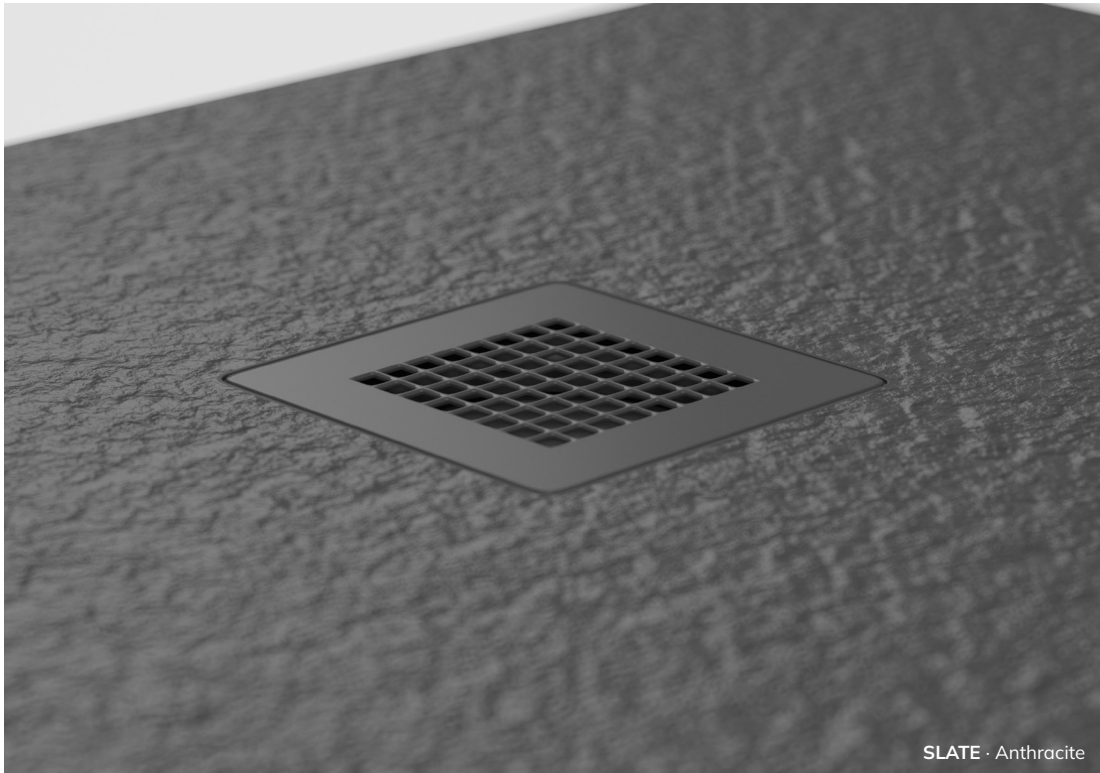

SLATE - Anthracite