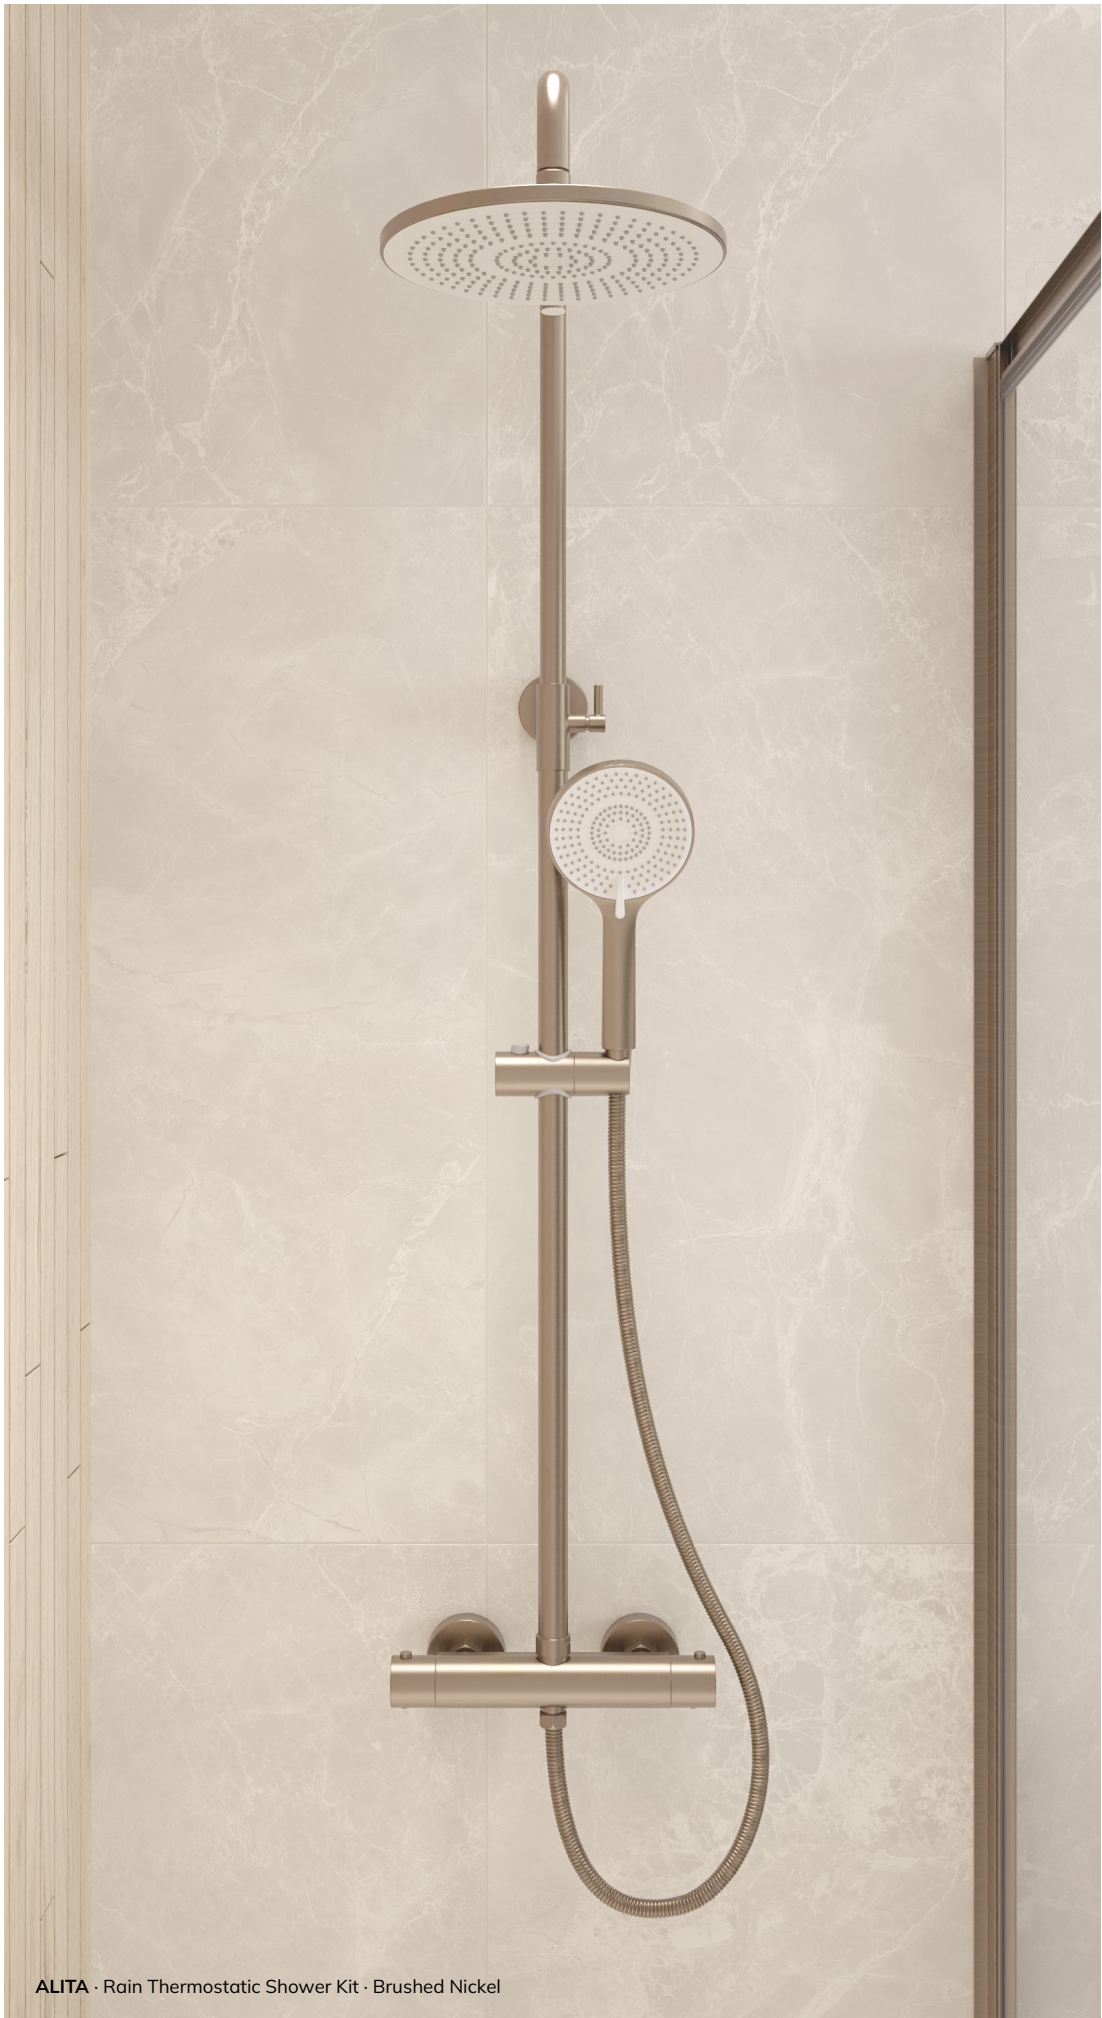

SHOWERS

ALITA · Rain Thermostatic Shower Kit · Brushed Nickel