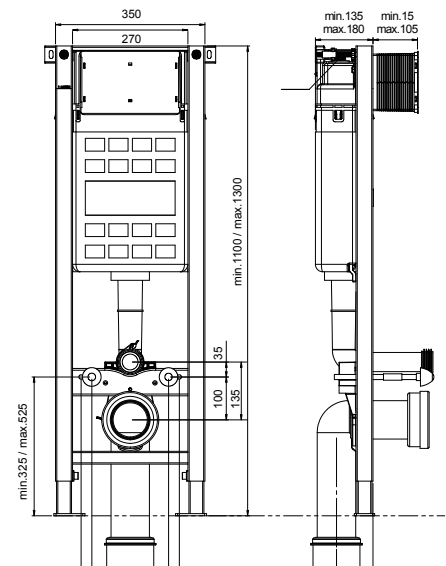

FASTFIX Frame for Wall Hung WCs

Includes pan connectors with front access, dual flush cistern and rectangular or circular flush plate [excluding wc pan]

W350 x H1100-1300 x D150-180mm

Chrome		T074113P43
White		T074113P44
Black		T074113P45
Chrome		T074113P47
White		T074113P48
Black		T074113P49