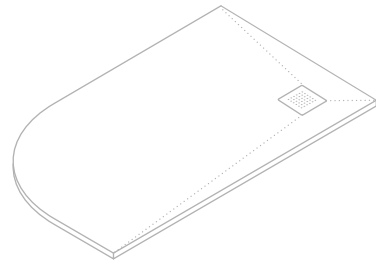

SLATE

Shower Trays

All our SLATE shower trays are made based on the latest material technologies, a combination of resins, gel coat and mineral stone. They are very strong against impact, comparable in this respect to natural stone. It is a product of solid core, strong and stiff, thereby preventing breakage.

FEATURES

- Resin Bonded
- Slip Resistant
- 30mm High