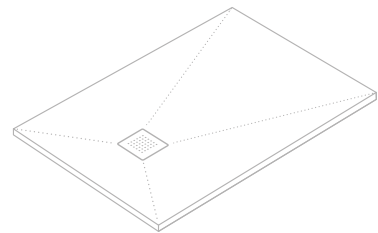

SLATE

Shower Trays

All our SLATE shower trays are made based on the latest material technologies, a combination of resins, gel coat and mineral stone. They are very strong against impact, comparable in this respect to natural stone. It is a product of solid core, strong and stiff, thereby preventing breakage.

FEATURES

- Resin Bonded
- Slip Resistant
- 30mm High