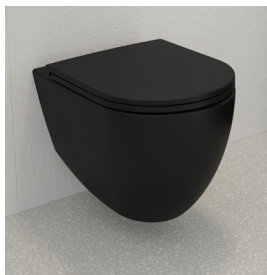

Wall Hung WC

Soft close seat & cover, W365 x H400 x D530mm

Ceramic White	●	AWHWCCW	£395	Parisian Blue	●	AWHWCPB	£555
Satin White	●	AWHWCSW	£555	Ground Mocha	●	AWHWCGM	£555
Ivory	●	AWHW CIV	£555	Charcoal Grey	●	AWHWCCG	£555
Forest Green	●	AWHWCFG	£555	Carbon Black	●	AWHWCCB	£555

See Page
151