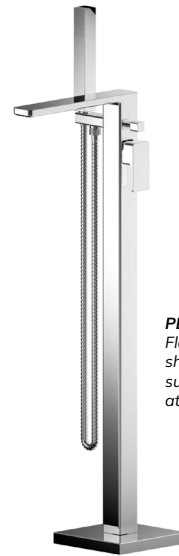

Cloakroom Basin Mixer

Min. operating pressure: 0.2 bar

- Chrome **UBR0097 £120**
- Matt Black **UBR0061 £155**
- Brushed Gold **UBR0083 £155**

Basin Mixer

Min. operating pressure: 0.2 bar

- Chrome **UBR0096 £145**
- Matt Black **UBR0060 £180**
- Brushed Gold **UBR0082 £180**

Basin waste not included with Free Standing basin mixer

Free Standing Basin Mixer

Min. operating pressure: 0.5 bar

- Chrome **UBR0098 £225**
- Matt Black **UBR0062 £260**
- Brushed Gold **UBR0084 £260**

Bidet Mixer

Min. operating pressure: 0.2 bar

- Chrome **CCC008 £120**

*Spout projection 197mm.
Basin waste not included with wall mounted basin mixer*

Wall Mounted Basin Mixer

Min. operating pressure: 0.5 bar

- Chrome **UBR0106 £235**
- Matt Black **UBR0064 £260**
- Brushed Gold **UBR0086 £260**

PLEASE NOTE*
Floor Standing bath shower mixer must be supplied to your installer at first fix stage.

Floor Standing Bath Shower Mixer

Min. operating pressure: 1 bar

- Chrome **CCC001 £610**
- Matt Black **UBR0065 £630**
- Brushed Gold **UBR0087 £630**

Bath Filler

Min. operating pressure: 0.2 bar

- Chrome **CCC003 £245**
- Matt Black **UBR0059 £280**
- Brushed Gold **UBR0081 £280**