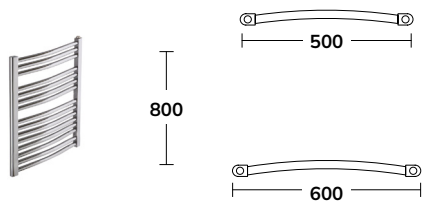

Finish/Colour	Pipe Centre (mm)	BTU	Code	Price
Chrome	460	1436	STW125CCP	£200
Anthracite	460	2154	STW125CAT	£190
Black	460	2154	STW125BLK	£190
Chrome	560	1633	STW126CCP	£225
Anthracite	560	2451	STW126CAT	£200
Black	560	2451	STW126BLK	£200
Chrome	460	1027	STW085CCP	£145
Anthracite	460	1540	STW085CAT	£140
Black	460	1540	STW085BLK	£140
Chrome	560	1168	STW086CCP	£165
Anthracite	560	1572	STW086CAT	£145
Black	560	1572	STW086BLK	£145

Straight		£35
	Chrome	RSVAL01
	Anthracite	RSVAL02
	Black	RSVAL03

Angled		£35
	Chrome	RAVAL01
	Anthracite	RAVAL02
	Black	RAVAL03