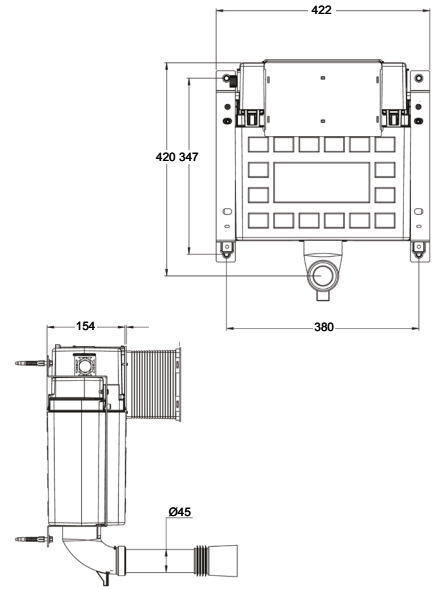

Concealed Cistern for Back To Wall WCs

Includes pan connectors with front access, dual flush cistern and rectangular or circular flush plate [excluding wc pan]

W420 x H420 x D155 - 185mm

Chrome		USW0147
White		USW0148
Black		USW0149
Chrome		USW0150
White		USW0151
Black		USW0152