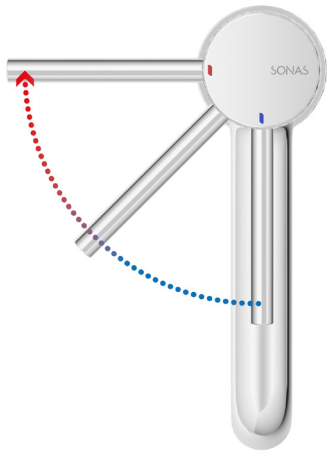

ALITA

Knurled & Smooth
Handles Included

sonasbathrooms.co.uk

COLD START TECHNOLOGY

Be cool with effortless control over your water temperature. The SONAS ALITA range with cold start technology allows you to save energy and provides the perfect balance of sustainable modern luxury.