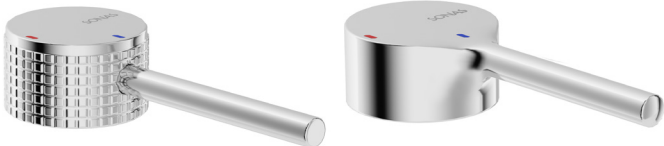

Knurled & Smooth
Handles Included

sonsbathrooms.co.uk

TAPS

ALITA · Knurled · Wall Mounted Basin Mixer · Brushed Gold

ALITA

Basin Mixer

Min. operating pressure: 1 bar

Chrome		UBR0119	£175
Matt Black		UBR0120	£195
Brushed Gold		UBR0122	£195
Brushed Nickel		UBR0121	£195