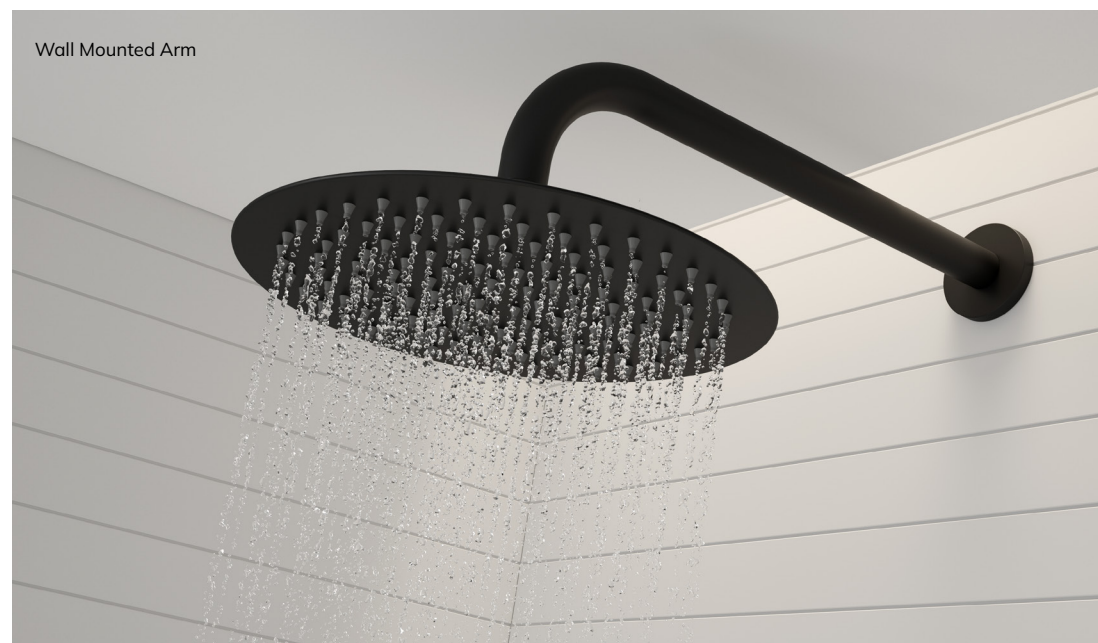

Ceiling Mounted Arm

Shower Valve Triple Outlet

Wall Mounted Arm