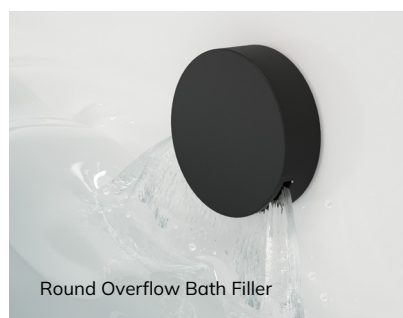

Ceiling Mounted Arm

Wall Mounted Arm

Round Handset Kit

Shower Valve Triple Outlet

Round Overflow Bath Filler

ALITA Knurled

Thermostatic Bath Kit 4

Chrome