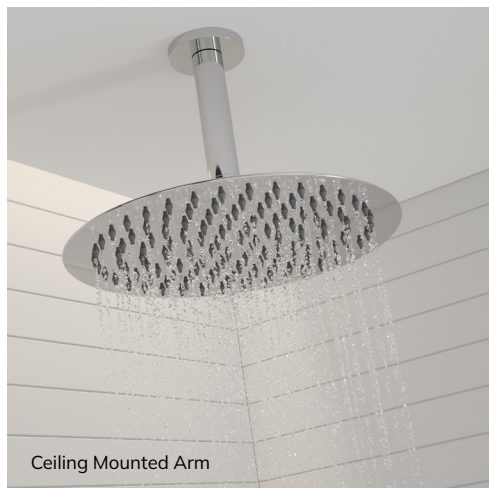

Kit Includes choice of
Wall or **Ceiling** Mounted Arm