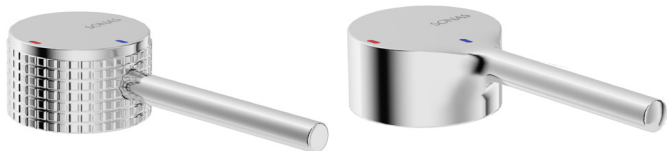

sonasbathrooms.co.uk