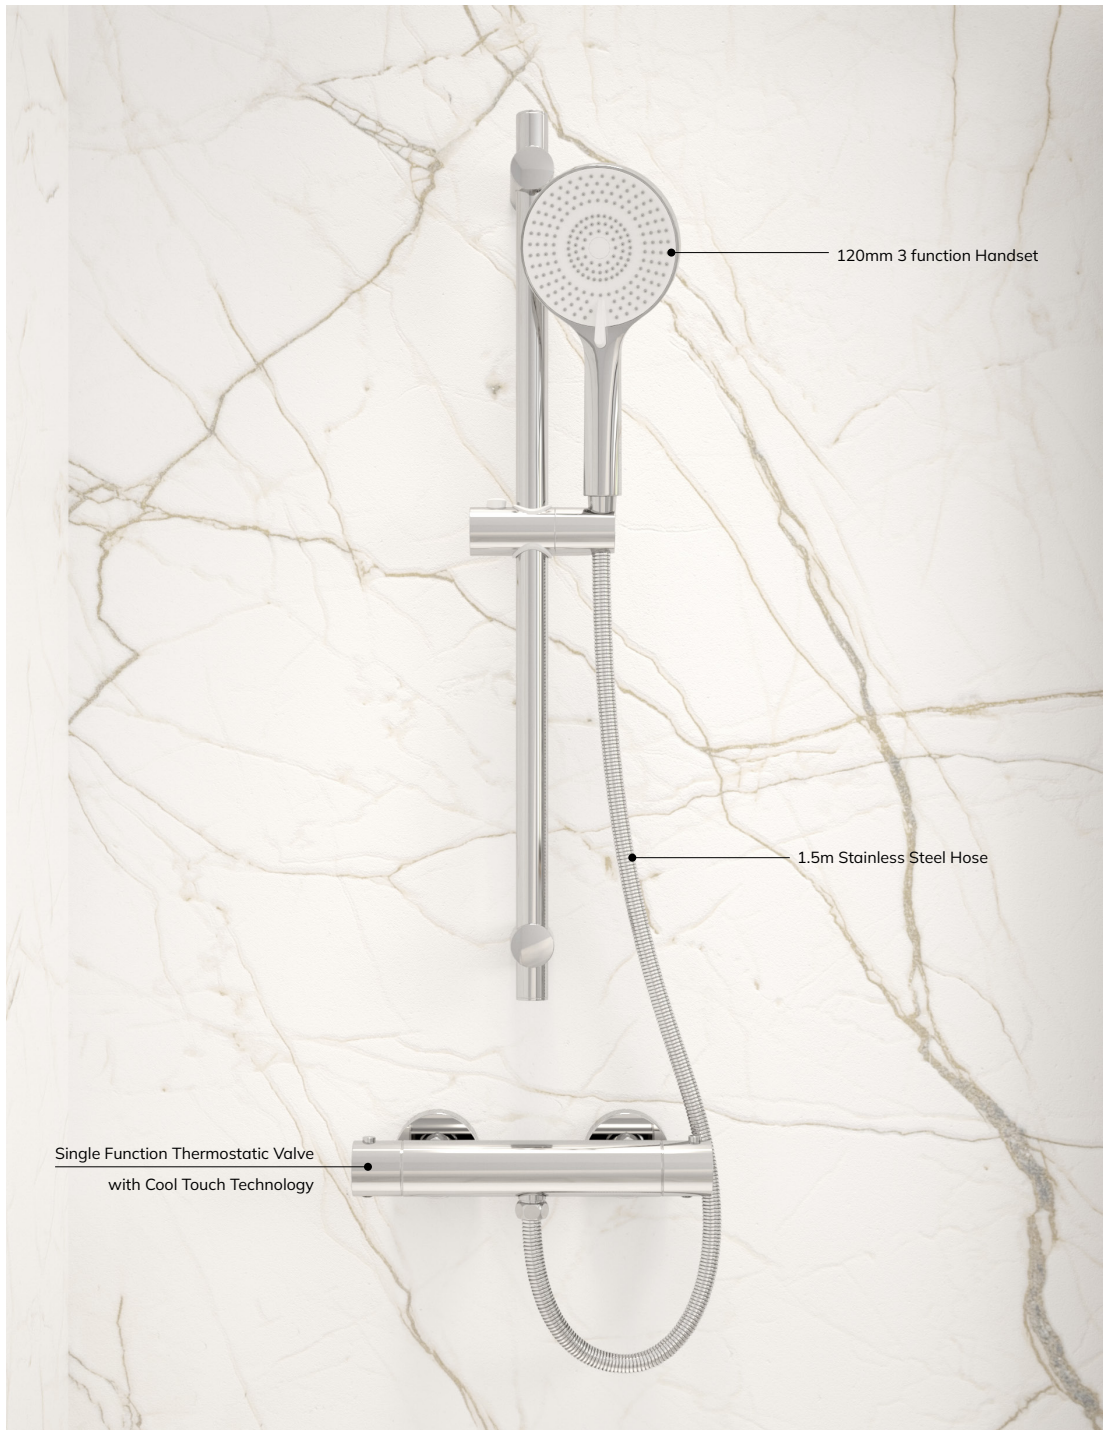

USH0026

£495

Brushed Nickel

USH0027

£495

ALITA \ Rain Thermostatic Shower Kits

sonasbathrooms.co.uk

Single Function Thermostatic Valve
with Cool Touch Technology

120mm 3 function Handset

1.5m Stainless Steel Hose

ALITA

Chrome Bar Valve Kit

- Exposed thermostatic shower valve
- Cool Touch
- Round slide rail kit
- 1.5 metre hose
- Fast fit bracket included
- Minimum operating pressure: 0.2 bar (dynamic)