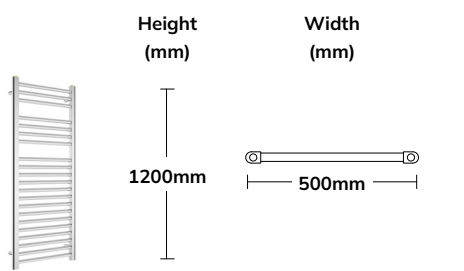

Finish/Colour	Pipe Centre (mm)	BTU	Code	Price
Polished Steel	450	1376	<i>UHT00001</i>	£475
Matt Black	450	1743	<i>UHT00002</i>	£475
Brushed Gold	450	1376	<i>UHT00003</i>	£575
Brushed Nickel	450	1376	<i>UHT00004</i>	£575

Radiator Valves

Straight

Chrome	Matt Black	Brushed Gold	Brushed Nickel
<i>RSVAL01</i>	<i>RSVAL03</i>	<i>UHT00011</i>	<i>UHT00012</i>
£35	£35	£45	£45

Angled

Chrome	Matt Black	Brushed Gold	Brushed Nickel
<i>RAVAL01</i>	<i>RAVAL03</i>	<i>UHT00007</i>	<i>UHT00008</i>
£35	£35	£45	£45