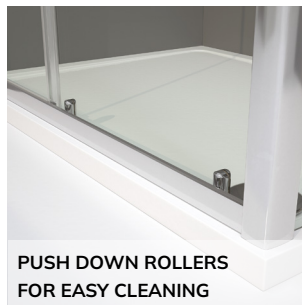

PIVOT HINGE

CHROME HANDLE

POLISHED PROFILES

INSIDE PROFILE

PUSH DOWN ROLLERS FOR EASY CLEANING

EASY CLEAN SAFETY GLASS

CITY+ Sliding Door with Side Panel

CITY+ Shower Doors