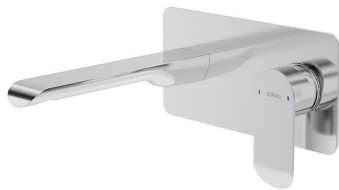

Wall Mounted Basin Mixer

Min. operating pressure: 1 bar

Chrome		UBR0158	£265
Matt Black		UBR0159	£340
Brushed Gold		UBR0161	£325
Brushed Nickel		UBR0160	£340