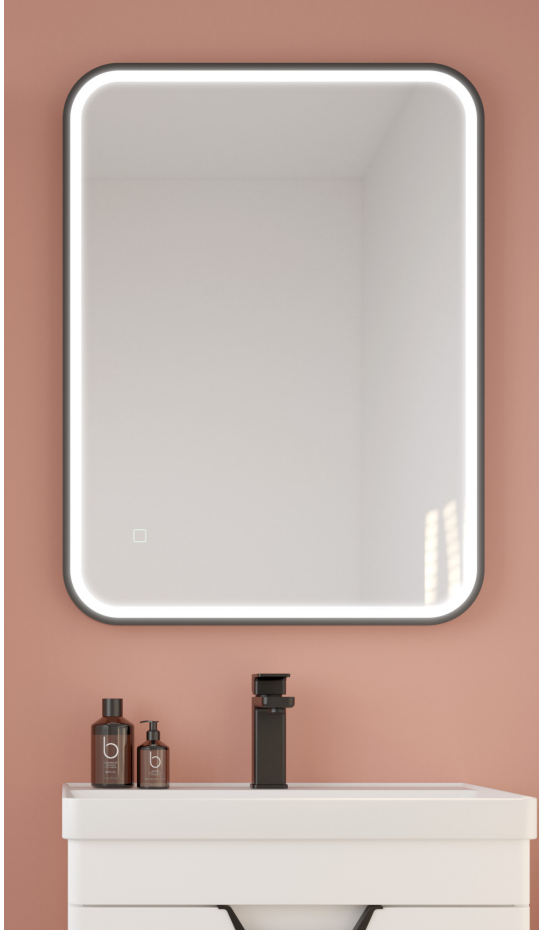

ASTRID

MIRRORS & LIGHTS

ASTRID Beam

Rectangle	Matt Black	Brushed Gold	
W500 x H700mm	UM0026	UM0043	£425
W600 x H800mm	UM0027	UM0044	£525

Round	Matt Black	Brushed Gold	
Ø600mm	UM0024	UM0041	£425
Ø800mm	UM0025	UM0042	£575

Features

- Suitable for Bathroom Zones 2 & 3
- Matt Black or Brushed Gold metal frame
- Portrait or Landscape
- Colour temperature changing LED
- Energy Efficient LED lights
- Heated Demister Pad
- Touch Switch
- IP44