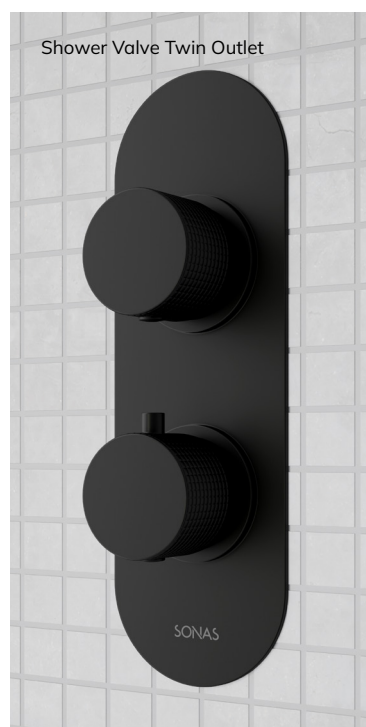

Kit Includes choice of
Wall or **Ceiling** Mounted Arm