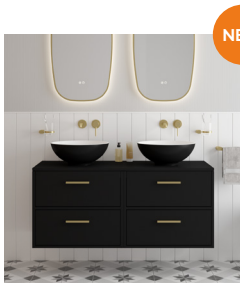

120cm
4 soft close drawers
W1200 x D450mm
£1415

		Brushed Chrome	Matt Black	Brushed Gold
White Matt		UF0941	UF0942	UF0943
Matt Black		UF0944	UF0945	UF0946
Cashmere Pink Matt		UF0953	UF0954	UF0955
Morning Sky Blue Matt		UF0950	UF0951	UF0952
Ocean Blue Matt		UF0947	UF0948	UF0949
Coral Green Matt		UF0959	UF0960	UF0961
Midnight Grey Matt		UF0956	UF0957	UF0958

NOTE: Price for Countertop Unit does not include Countertop Basin