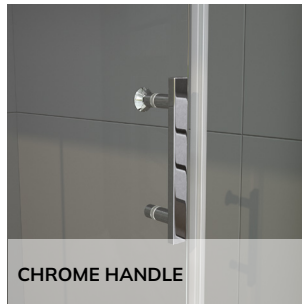

POLISHED PROFILES

CHROME HANDLE