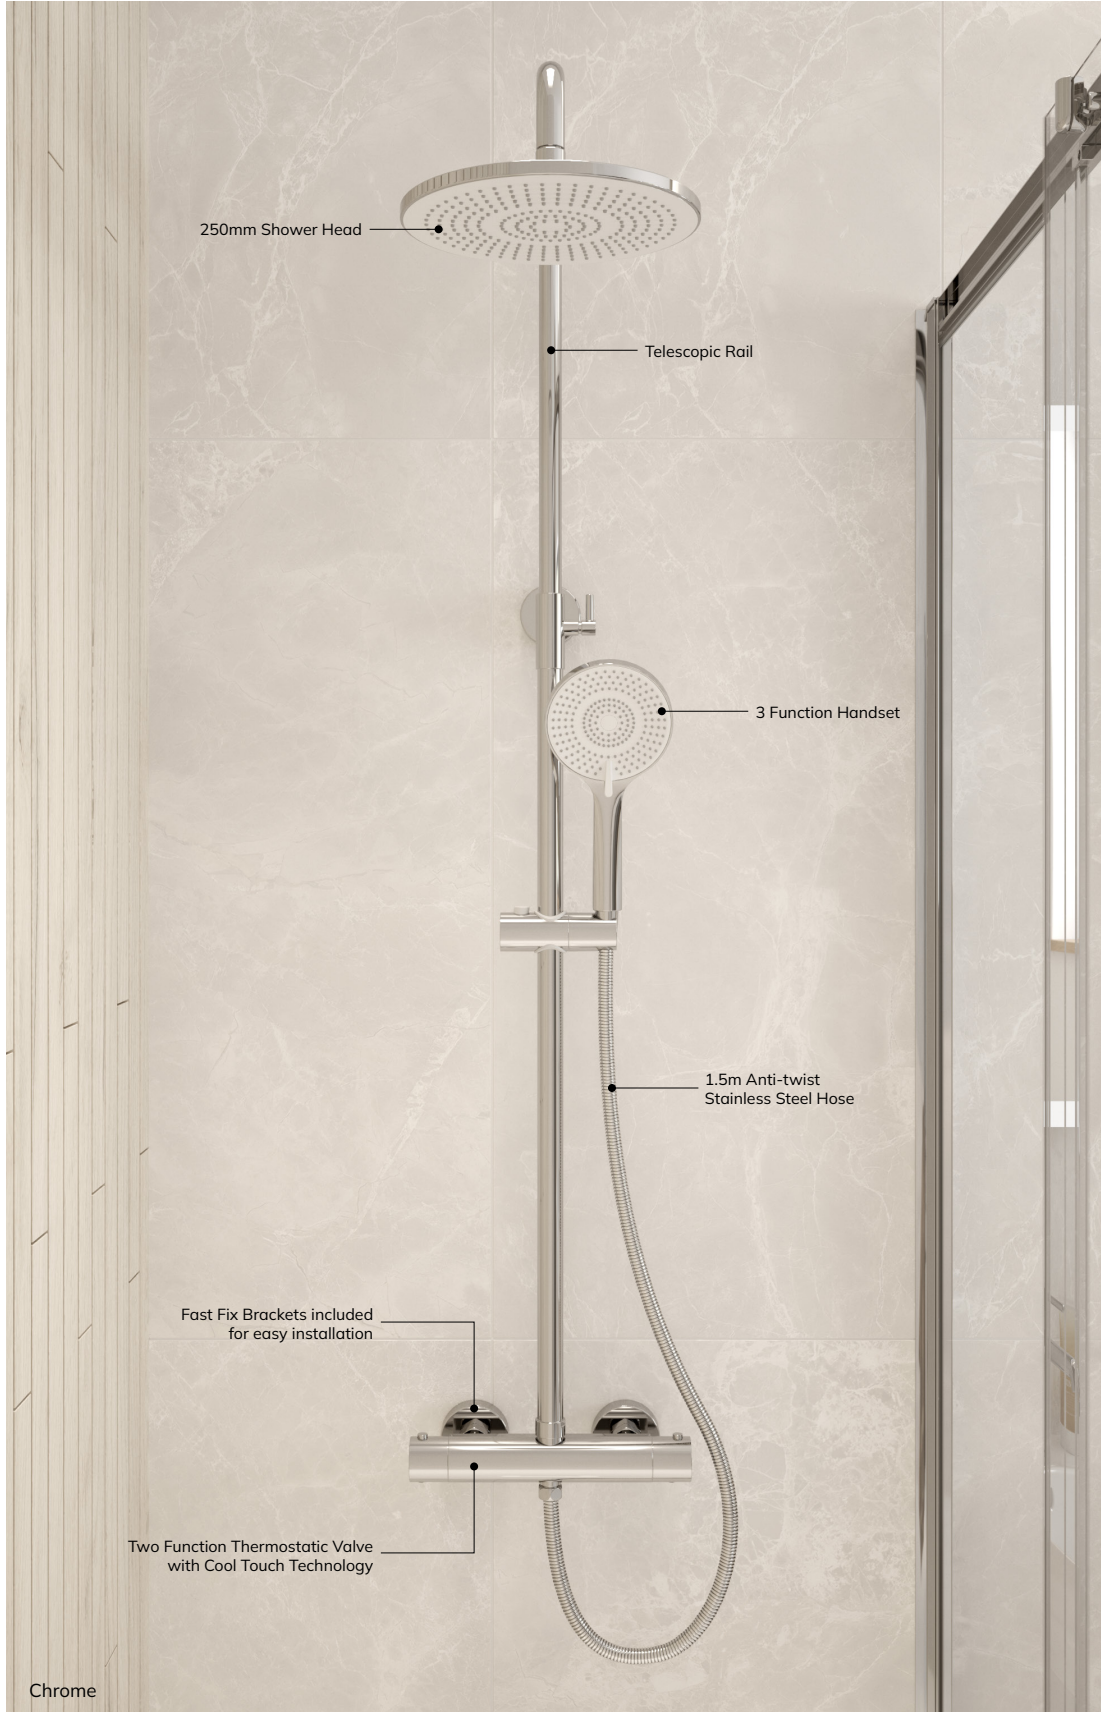

ALITA

Rain Thermostatic Shower Kit

Chrome

Matt
Black

Brushed
Gold

Brushed
Nickel

SHOWERS