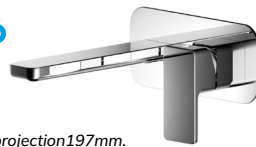

*Spout projection 197mm.
Basin waste not included with wall mounted basin mixer*

Wall Mounted Basin Mixer

Min. operating pressure: 0.5 bar

- Chrome **UBR0106 £235**
- Matt Black **UBR0064 £260**
- Brushed Gold **UBR0086 £260**