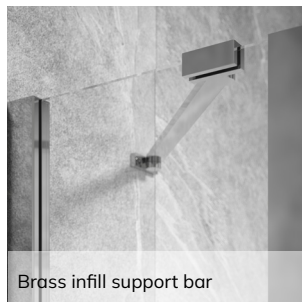

ASPECT Wetroom Panels

FOR SHOWER TRAYS

See pages 230 - 240

sonasbathrooms.co.uk

ASPECT

Shower Doors

The ASPECT 8mm Shower Door Range offer a stunning focal point to any bathroom. Standing at an impressive 2 metre height, this range fuses function and contemporary design. Available in numerous shapes and sizes, the ASPECT Range will allow you to create a luxurious showering space for you to unwind and indulge yourself in.