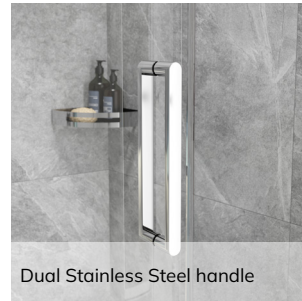

ASPECT Wetroom Panels

FOR SHOWER TRAYS

See pages 230 - 240

sonasbathrooms.co.uk

ASPECT

Shower Doors

The ASPECT 8mm Shower Door Range offer a stunning focal point to any bathroom. Standing at an impressive 2 metre height, this range fuses function and contemporary design. Available in numerous shapes and sizes, the ASPECT Range will allow you to create a luxurious showering space for you to unwind and indulge yourself in.