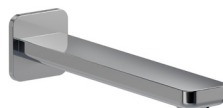

CONTOUR

Brass Bath Spout 195mm

Chrome		CCCSPT01	£65
Matt Black		UBR0068	£75
Brushed Gold		UBR0090	£75