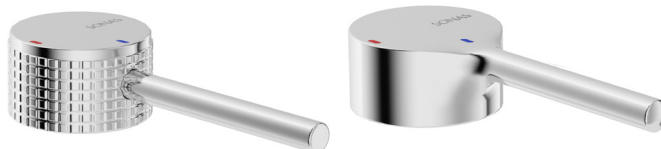

ALITA

sonasbathrooms.co.uk