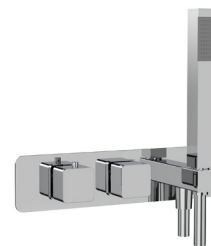

Square Handset & Valve Horizontal Dual Control

Min. operating pressure: 0.5 bar

2 Outlet	<i>USH0019</i>	£445