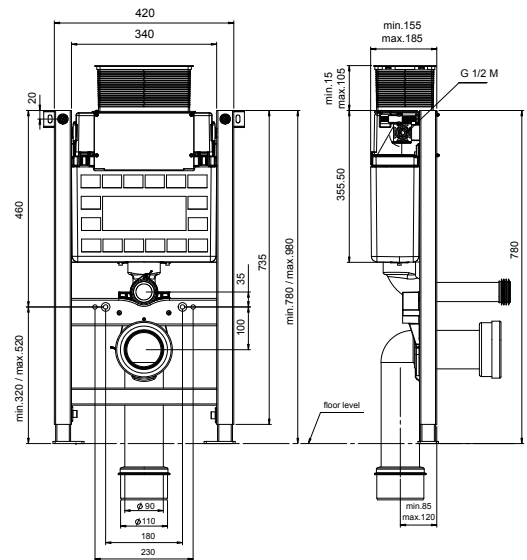

FASTFIX Frame for Wall Hung WCs

Includes pan connectors with top and front access, dual flush compact cistern and rectangular or circular flush plate [excluding wc pan]

W420 x H780-980 x D155-185mm

Chrome		T064113P43
White		T064113P44
Black		T064113P45
Chrome		T064113P47
White		T064113P48
Black		T064113P49

Install Fascia Plate To Top Or Front

Install Fascia Plate to Top or Front