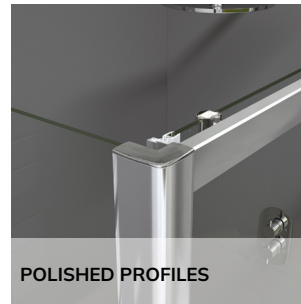

POLISHED PROFILES