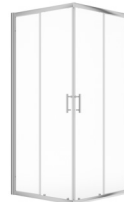

Corner Entry

Ideal for bathrooms with limited space, corner entry enclosures serve as excellent space savers. Neatly fitting into any size bathroom, they provide a multitude of advantages. With a range of options available, there's a perfect style and size to suit your bathroom.